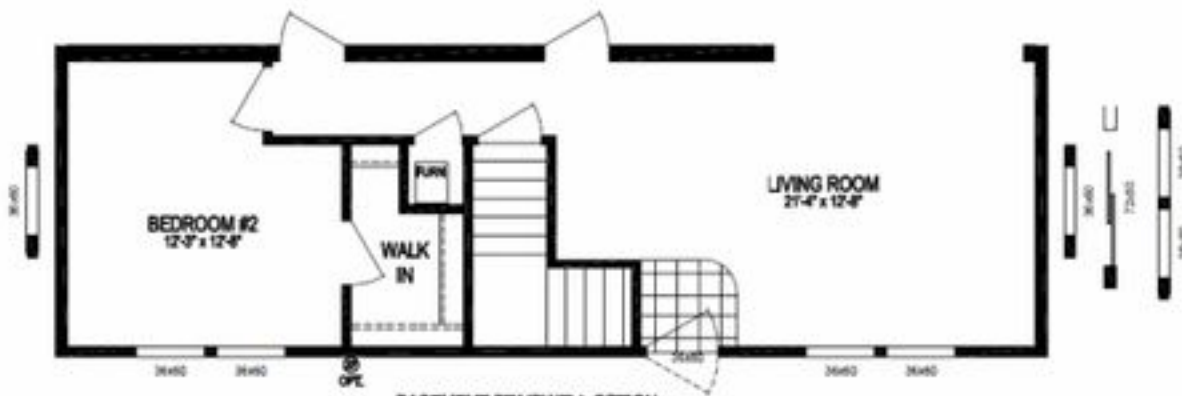

8' PORCH OPTION W/ END ENTRY OPTION

2 BEDROOM OPTION

BASEMENT STAIRWELL OPTION
(REQUIRES 2 BEDROOM OPTION)